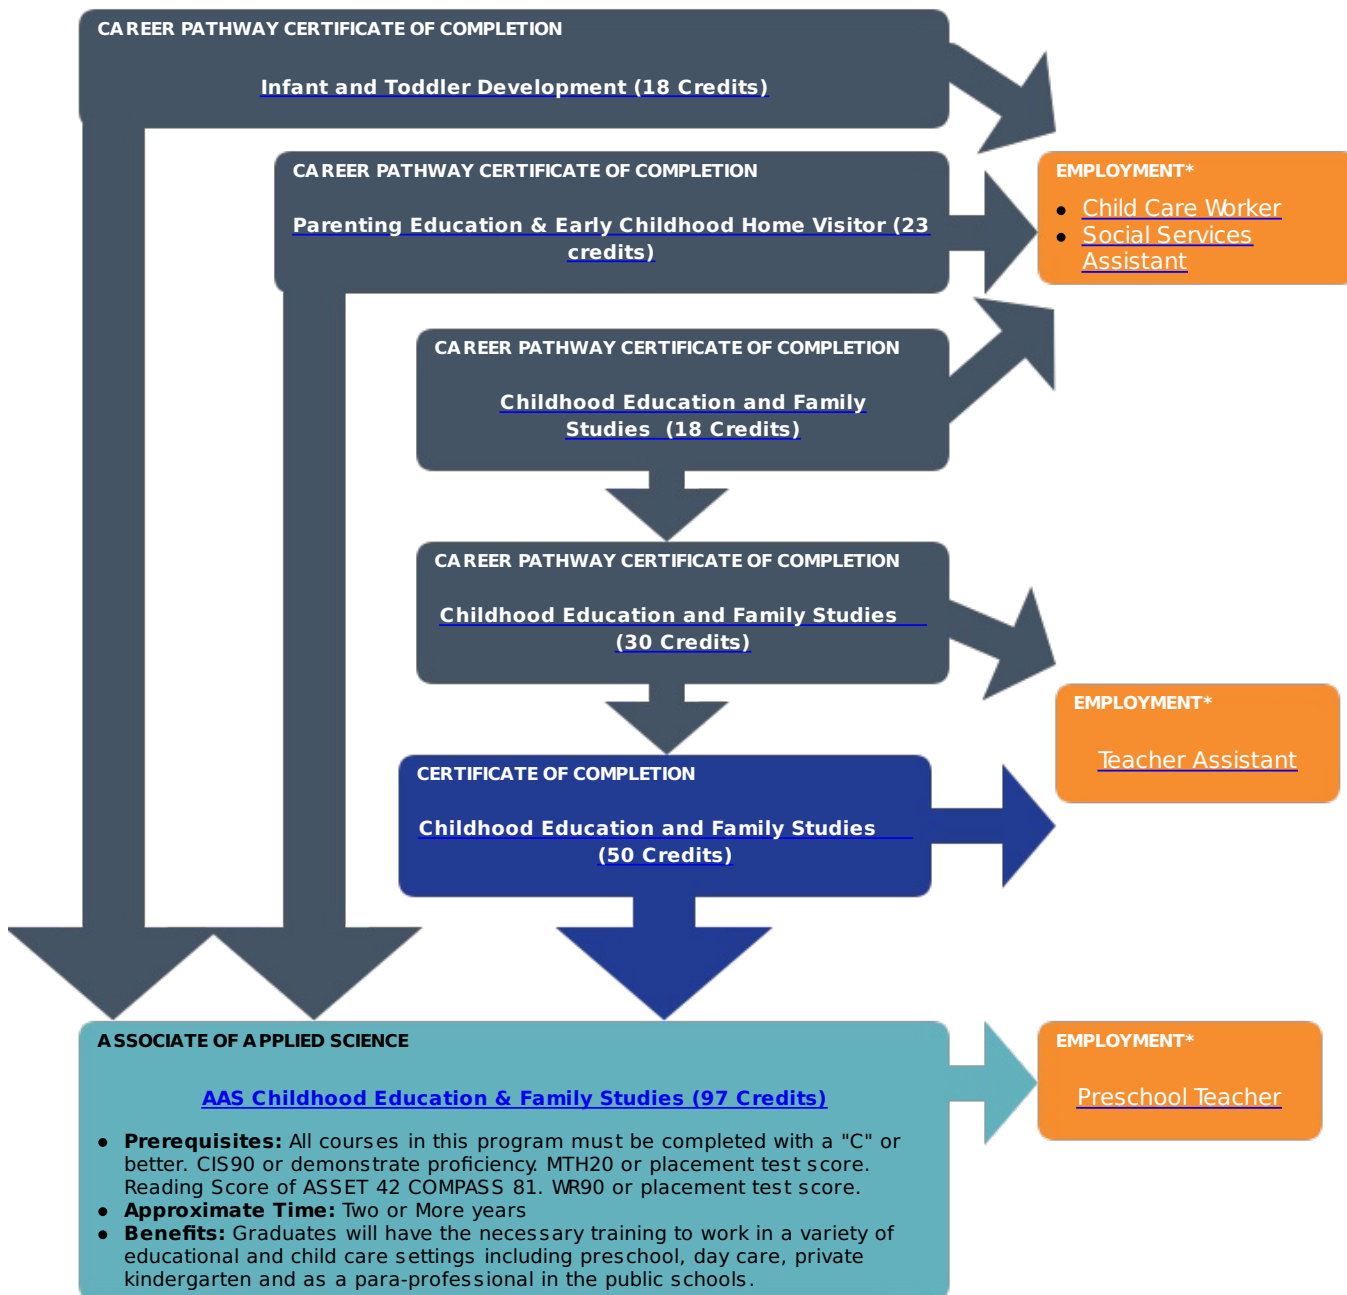

SOUTHWESTERN
 AN OREGON COMMUNITY COLLEGE

[Admissions \(Admission Form\)](#) | [Programs A-Z](#) | [Financial Aid](#) | [Department Site](#)

RELATED BACHELOR DEGREE OPTIONS

The following programs provide opportunities for educational advancement. **Some credits may transfer.** For more information see an [advisor](#).

Specific transfers:

- Bachelors of Social Science: Portland State University (PSU)
- Bachelor of Arts/Science in [Early Childhood Development](#): Southern Oregon University (SOU)
- Bachelor of Science in [Liberal Studies with Concentration in ECE](#): Eastern Oregon University (EOU)
- CUESTE (Elementary Teacher Education): Eastern Oregon University (EOU)

ARTICULATED BACHELOR DEGREE TRANSFER OPTIONS

Articulation agreements between SOCC and the following institution are currently available:

- Bachelor of Arts/Science in [Child & Family Studies](#): Portland State University (PSU)

NOTE

General transfer information:

- [SOCC's Oregon Transfer Module \[PDF\]](#)
- [University Center](#)
- [Career Options](#)
- [Map of Post Secondary Institutions in Oregon \[PDF\]](#)

***Employment opportunities depend upon coursework and experience.**