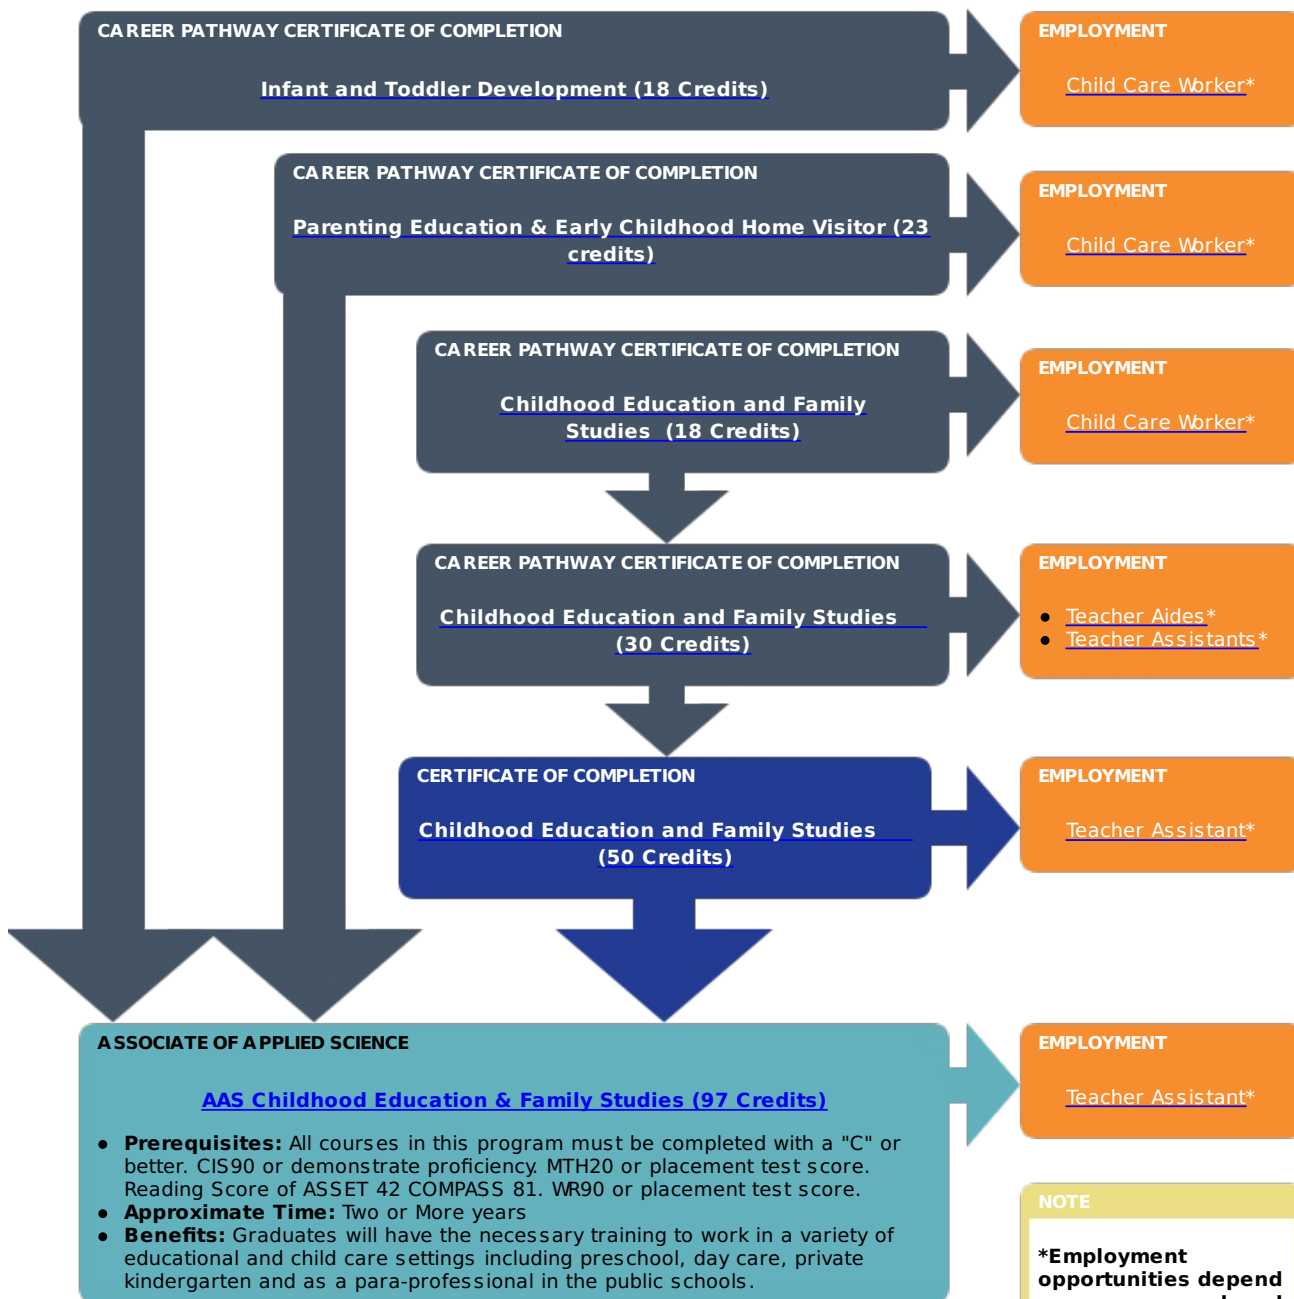

**SOUTHWESTERN**  
AN OREGON COMMUNITY COLLEGE

[Admissions \(Admission Form\)](#) | [Programs A-Z](#) | [Financial Aid](#) | [Department Site](#)

**RELATED BACHELOR DEGREE OPTIONS**

The following programs provide opportunities for educational advancement. **Some credits may transfer.** For more information see an advisor.

- Specific transfers:
- Bachelors of Social Science: Portland State University (PSU)
  - Bachelor of Arts/Science in [Early Childhood Development](#): Southern Oregon University (SOU)
  - Bachelor of Science in [Liberal Studies with Concentration in ECE](#): Eastern Oregon University (EOU)
  - CUESTE (Elementary Teacher Education): Eastern Oregon University (EOU)

**ARTICULATED BACHELOR DEGREE TRANSFER OPTIONS**

- Articulation agreements between SOCC and the following institution are currently available:
- Bachelor of Arts/Science in [Child & Family Studies](#): Portland State University

General transfer information:

- [SOCC's Oregon Transfer Module \[PDF\]](#)
- [University Center](#)
- [Career Options](#)
- [Map of Post Secondary Institutions in Oregon \[PDF\]](#)

(PSU)