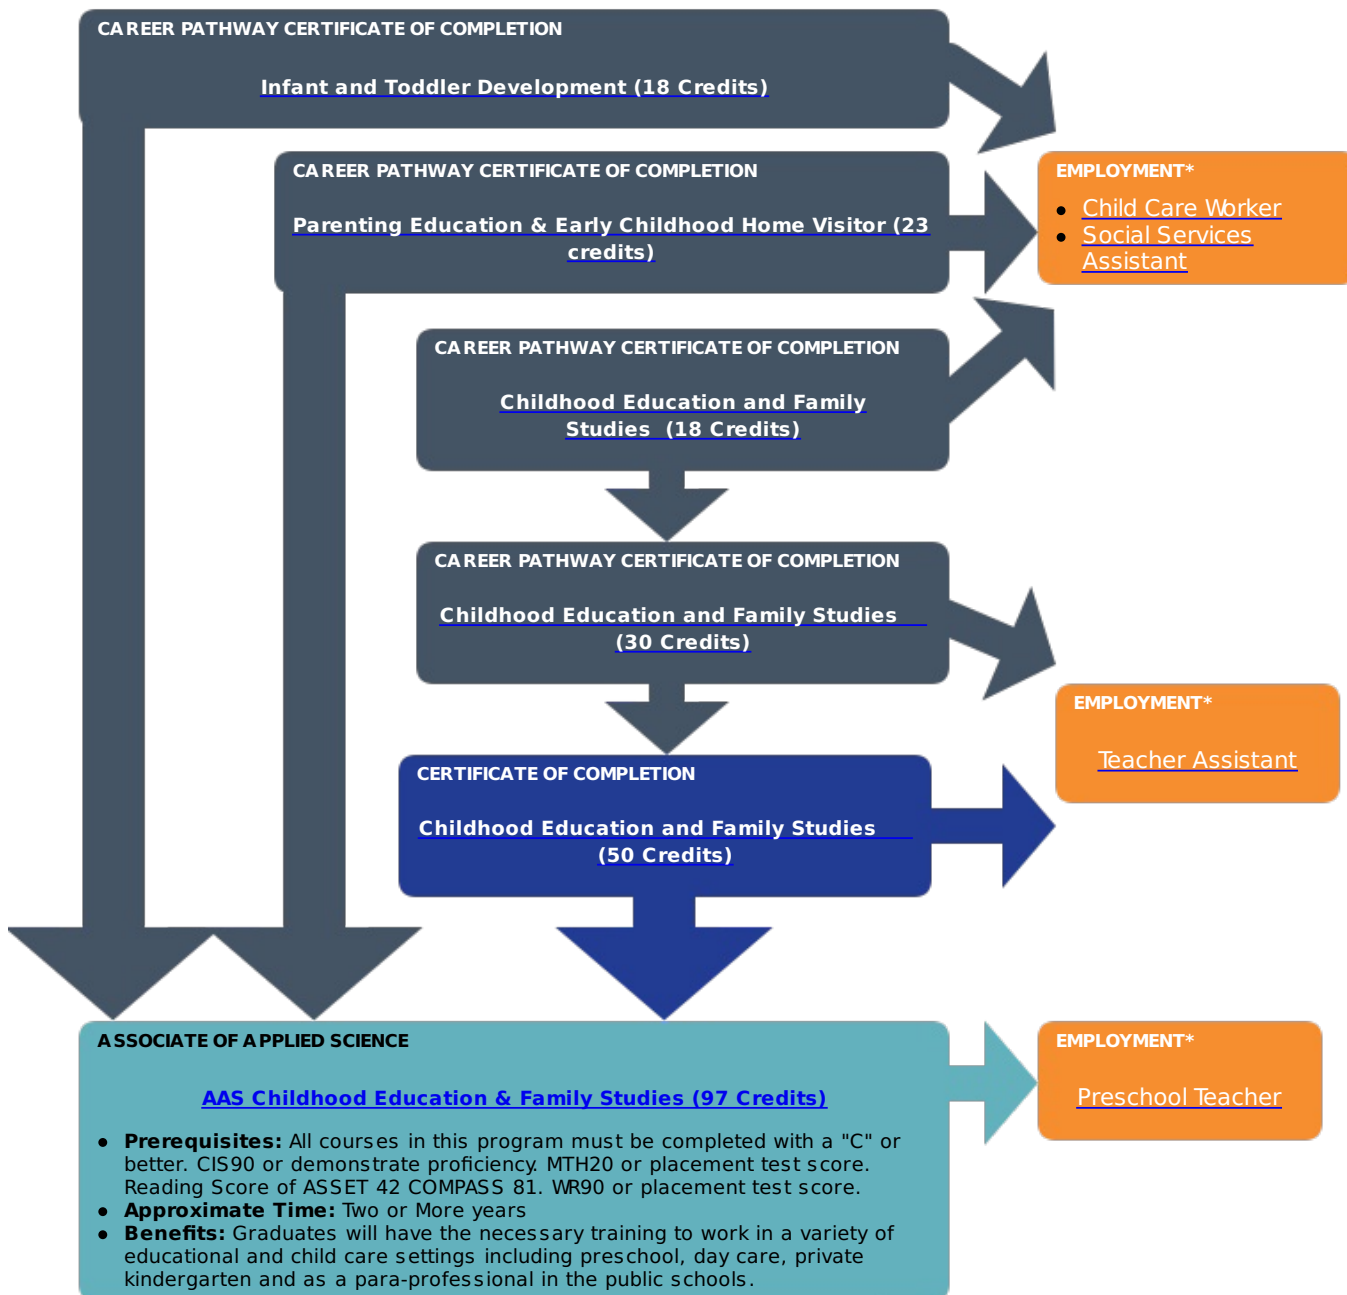

**SOUTHWESTERN**  
 AN OREGON COMMUNITY COLLEGE

[Admissions \(Admission Form\)](#) | [Programs A-Z](#) | [Financial Aid](#) | [Department Site](#)

**RELATED BACHELOR DEGREE OPTIONS**

The following programs provide opportunities for educational advancement. **Some credits may transfer.** For more information see an [advisor](#).

Specific transfers:

- Bachelors of Social Science: Portland State University (PSU)
- Bachelor of Arts/Science in [Early Childhood Development](#): Southern Oregon University (SOU)
- Bachelor of Science in [Liberal Studies with Concentration in ECE](#): Eastern Oregon University (EOU)
- CUESTE (Elementary Teacher Education): Eastern Oregon University (EOU)

**ARTICULATED BACHELOR DEGREE TRANSFER OPTIONS**

Articulation agreements between SOCC and the following institution are currently available:

- Bachelor of Arts/Science in [Child & Family Studies](#): Portland State University (PSU)

**NOTE**

General transfer information:

- [SOCC's Oregon Transfer Module \[PDF\]](#)
- [University Center](#)
- [Career Options](#)
- [Map of Post Secondary Institutions in Oregon \[PDF\]](#)

**\*Employment opportunities depend upon coursework and experience.**