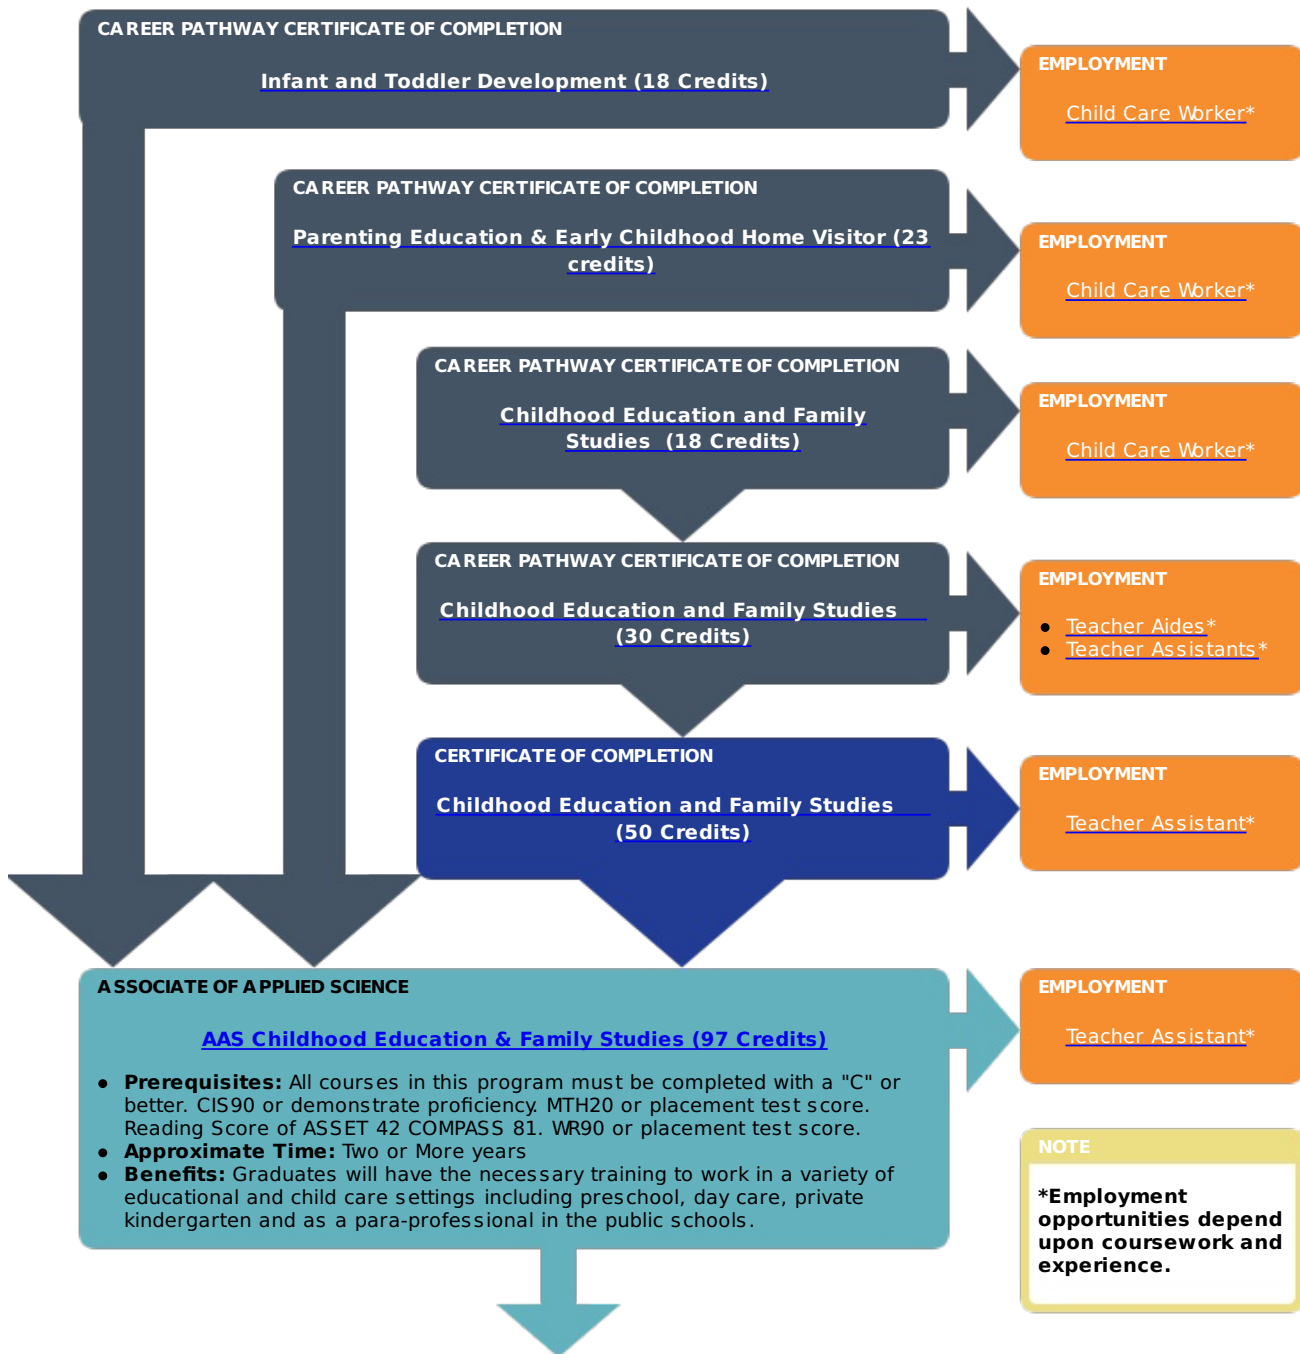

SOUTHWESTERN
AN OREGON COMMUNITY COLLEGE

[Admissions](#) | [\(Admission Form\)](#) | [Programs A-Z](#) | [Financial Aid](#) | [Department Site](#)

RELATED BACHELOR DEGREE OPTIONS

The following programs provide opportunities for educational advancement. **Some credits may transfer.** For more information see an advisor.

Specific transfers:

- Bachelors of Social Science: Portland State University (PSU)
- Bachelor of Arts/Science in [Early Childhood Development](#): Southern Oregon University (SOU)
- Bachelor of Science in Liberal Studies with Concentration in ECE: Eastern Oregon

ARTICULATED BACHELOR DEGREE TRANSFER OPTIONS

Articulation agreements between SOCC and the following institution are currently available:

- Bachelor of Arts/Science in [Child & Family](#)

University (EOU)