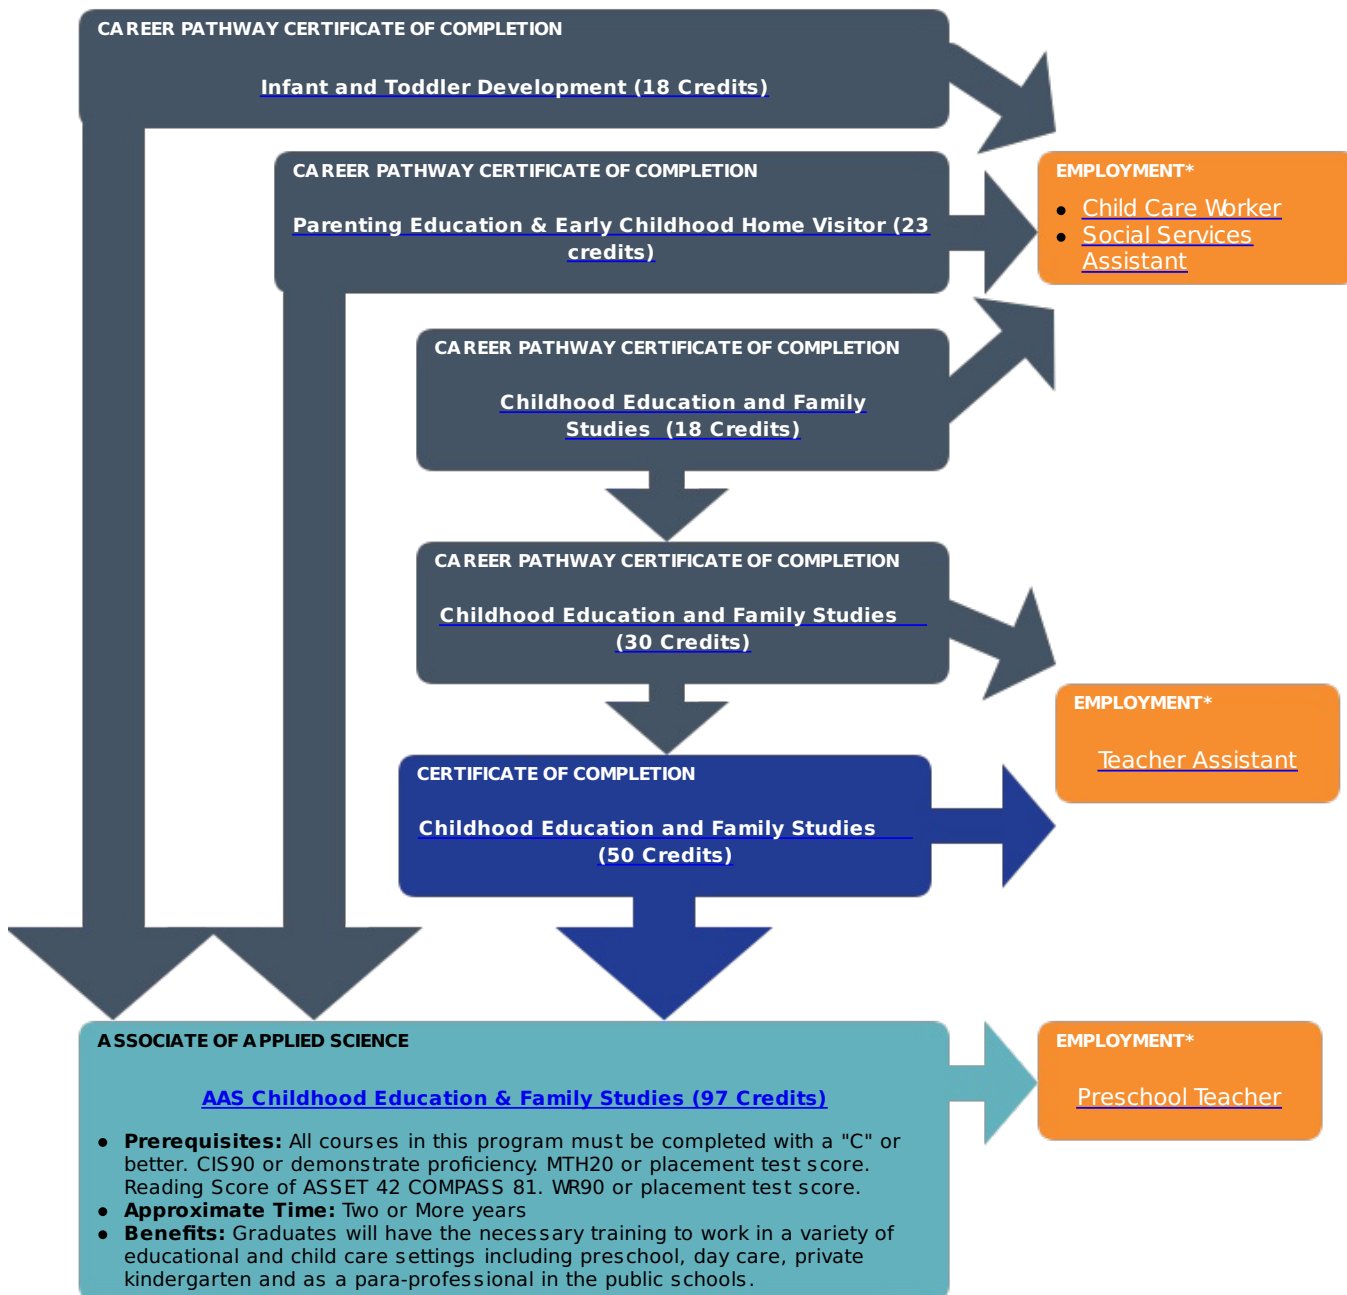

SOUTHWESTERN
AN OREGON COMMUNITY COLLEGE

[Admissions \(Admission Form\)](#) | [Programs A-Z](#) | [Financial Aid](#) | [Department Site](#)

RELATED BACHELOR DEGREE OPTIONS

The following programs provide opportunities for educational advancement. **Some credits may transfer.** For more information see an [advisor](#).

Specific transfers:

- Bachelors of Social Science: Portland State University (PSU)
- Bachelor of Arts/Science in [Early Childhood Development](#): Southern Oregon University (SOU)
- Bachelor of Science in [Liberal Studies with Concentration in ECE](#): Eastern Oregon University (EOU)
- CUESTE (Elementary Teacher Education): Eastern Oregon University (EOU)

ARTICULATED BACHELOR DEGREE TRANSFER OPTIONS

Articulation agreements between SOCC and the following institution are currently available:

- Bachelor of Arts/Science in [Child & Family Studies](#): Portland State University (PSU)

NOTE

General transfer information:

- [SOCC's Oregon Transfer Module \[PDF\]](#)
- [University Center](#)
- [Career Options](#)
- [Map of Post Secondary Institutions in Oregon \[PDF\]](#)

***Employment opportunities depend upon coursework and experience.**