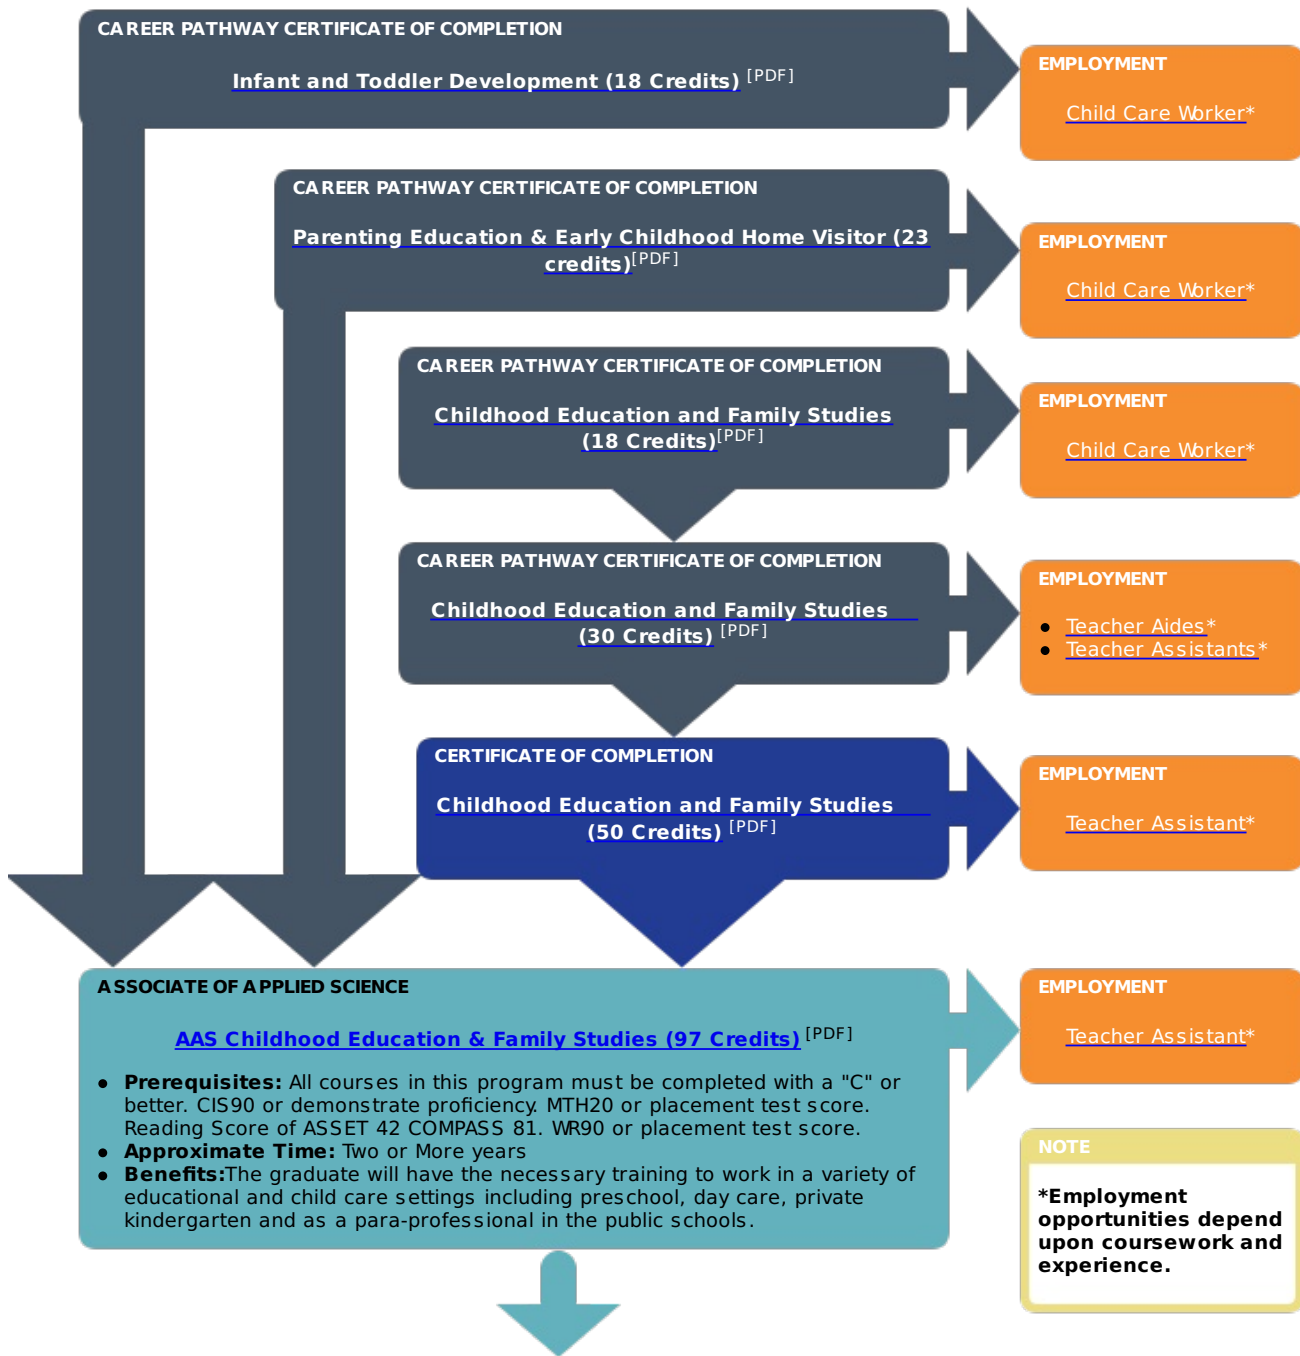

**SOUTHWESTERN**  
AN OREGON COMMUNITY COLLEGE

[Admissions \(Admission Form\)](#) | [High School Connections](#) | [Financial Aid](#) | [Department](#)

**RELATED BACHELOR DEGREE OPTIONS**

The following programs provide opportunities for educational advancement. **Some credits may transfer.** For more information see an advisor.

Specific transfers:

- Bachelors of Social Science: Portland State University (PSU)
- Bachelor of Arts/Science in Early Childhood Development: Southern Oregon University (SOU)
- Bachelor of Science in Liberal Studies with Concentration in ECE: Eastern Oregon

**ARTICULATED BACHELOR DEGREE TRANSFER OPTIONS**

Articulation agreements between SOCC and the following institution are currently available:

- Bachelor of Arts/Science in [Child & Family](#)

University (EOU)